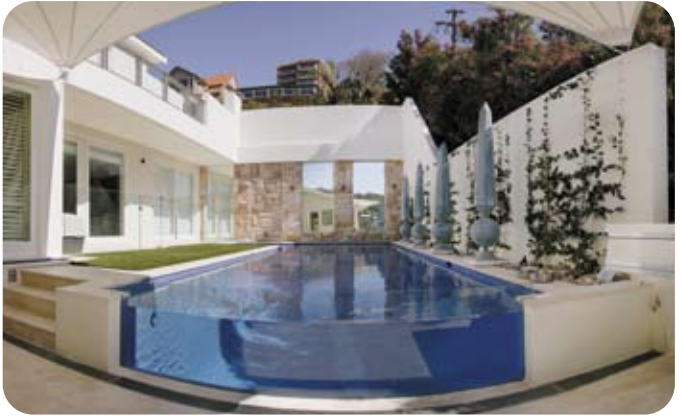

**Enduro
Shield**

BALUSTRADING & POOL FENCES:

EnduroShield® is perfect for glass balustrading and pool fencing. The invisible coating protects against corrosion and etching from contaminants including salt, bird droppings and pollution.